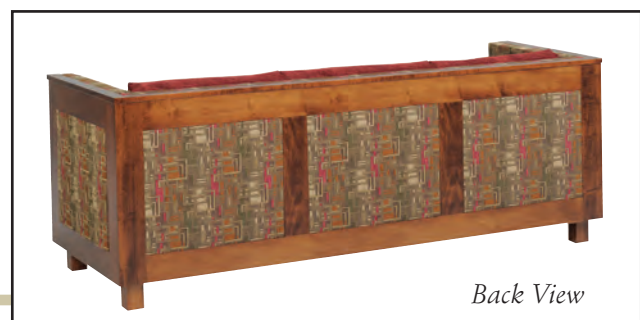

MONTROSE COLLECTION

7500

7500 • Montrose Sofa

78"W x 30½"D x 30¼"H
(Seat Height, 20½")

Back View

7500 • Montrose Love Seat

*55"W x 30½"D x 30¼"H
(Seat Height, 20½")*

*Shown in Brown Maple.
Also available in Red Oak,
Quartersawn White Oak,
Cherry and Rustic Cherry*

*Ask a Sales Associate to see
these and many additional
fabric selections*

7500 • Montrose Chair

*32"W x 30½"D x 30¼"H
(Seat Height, 20½")*

7500 • Montrose Ottoman

19"W x 15"D x 16"H