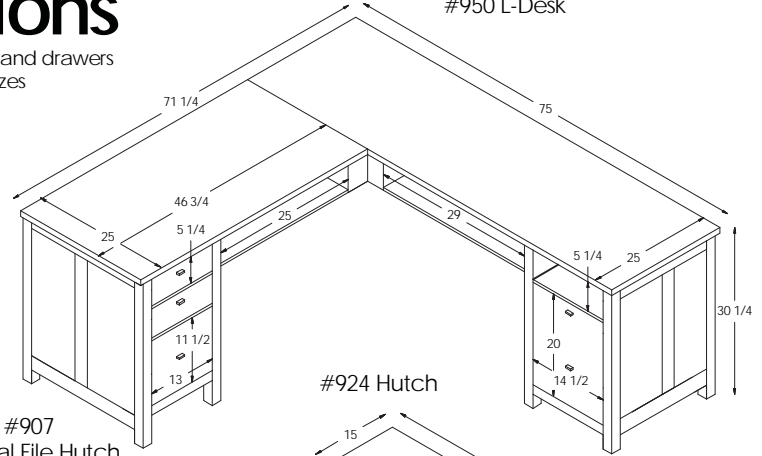

## #907 Hutch

32"W x 15"D x 40"H

- 1 adjustable shelf
- Two glass doors

## #906 Hutch

32"W x 15"D x 40"H

- 2 adjustable shelves
- Two glass doors

## #984 Lateral File

32"W x 20"D x 30 1/4" H

- Two file drawers

Comfortably relaxing. Comfortably productive.

# Dimensions

Note: Dimensions on doors and drawers reflect opening sizes

#972 Executive Desk

#950 L-Desk

#960 Executive Desk

#906 Lateral File Hutch

#907 Lateral File Hutch

#924 Hutch