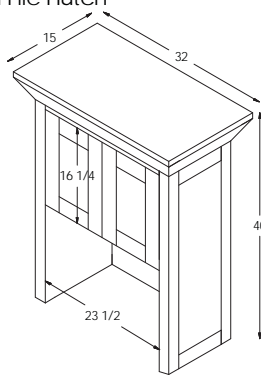

## #906 Hutch

32"W x 15"D x 40"H

- 2 adjustable shelves
- Two glass doors

## #984 Lateral File

32"W x 20"D x 30 1/4" H

- Two file drawers

Comfortably relaxing. Comfortably productive.

# Dimensions

Note: Dimensions on doors and drawers reflect opening sizes

#972 Executive Desk

#950 L-Desk

#960 Executive Desk

#906 Lateral File Hutch

#907 Lateral File Hutch

#924 Hutch

#993

#992 File 2-Drawer

#984 Lateral File

#923 Hutch

#9-4872

9-3672

#9-4860

#9-3660