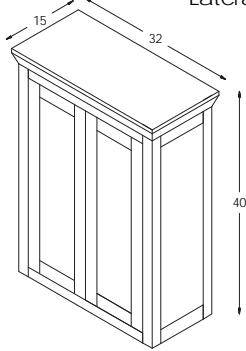

## **#960 (as shown)**

60"W x 30"D x 31 1/4"H

- One pencil drawer, two file drawers and four storage drawers
- Writing board pull-outs on both pedestals
- Inset front panel with cutout
- Clipped front corners on top

## #906 Hutch

32"W x 15"D x 40"H

- 2 adjustable shelves
- Two glass doors

## #984 Lateral File

32"W x 20"D x 30 1/4" H

- Two file drawers

Comfortably relaxing. Comfortably productive.

# Dimensions

Note: Dimensions on doors and drawers reflect opening sizes

#972 Executive Desk

#950 L-Desk

#960 Executive Desk

#906 Lateral File Hutch

#907 Lateral File Hutch

#924 Hutch