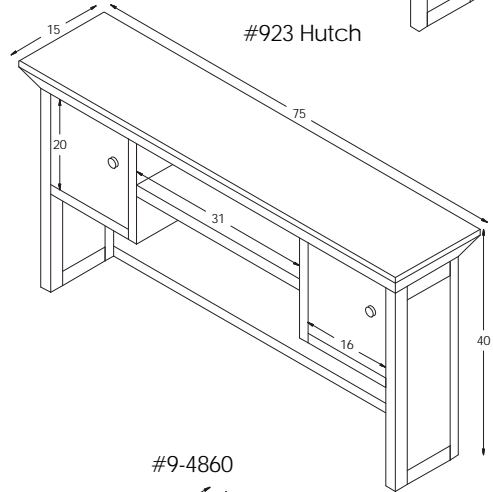

## #906 Hutch

32"W x 15"D x 40"H

- 2 adjustable shelves
- Two glass doors

# Dimensions

Note: Dimensions on doors and drawers reflect opening sizes

#972 Executive Desk

#950 L-Desk

#960 Executive Desk

#906 Lateral File Hutch

#907 Lateral File Hutch

#924 Hutch

#993

#992 File 2-Drawer

#984 Lateral File

#923 Hutch

#9-4872

9-3672

#9-4860

#9-3660