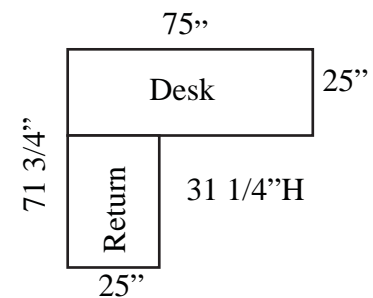

Coventry L-DESK

#923 Hutch
#950 L- Desk

#950 L- Desk

- Desk includes keyboard pullout, power supply caddy and CPU cabinet
- Return includes pencil drawer, two storage drawers and file drawer

Coventry Mission Office Suite