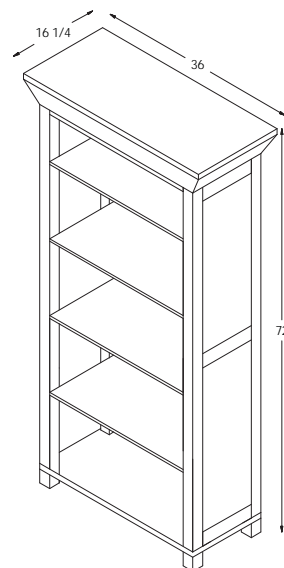

## #907 Hutch

32"W x 15"D x 40"H

- 1 adjustable shelf
- Two glass doors

## #906 Hutch

32"W x 15"D x 40"H

- 2 adjustable shelves
- Two glass doors

# Dimensions

Note: Dimensions on doors and drawers reflect opening sizes

#972 Executive Desk

#950 L-Desk

#960 Executive Desk

#906 Lateral File Hutch

#907 Lateral File Hutch

#924 Hutch

#993

#992 File 2-Drawer

#984 Lateral File

#923 Hutch

#9-4872

9-3672

#9-4860

#9-3660