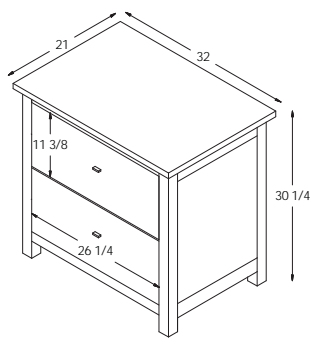

#984 Lateral File