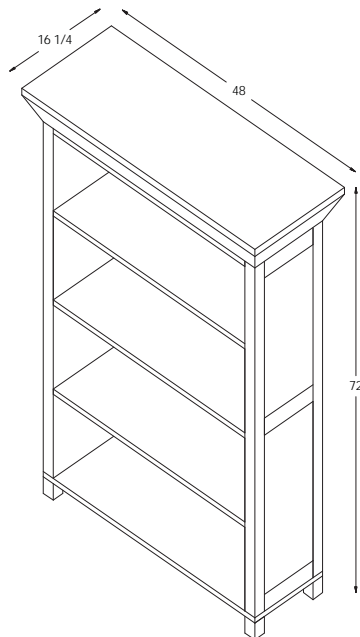

## #907 Hutch

32"W x 15"D x 40"H

- 1 adjustable shelf
- Two glass doors

## #906 Hutch

32"W x 15"D x 40"H

- 2 adjustable shelves
- Two glass doors

# Dimensions

Note: Dimensions on doors and drawers reflect opening sizes

#972 Executive Desk

#950 L-Desk

#960 Executive Desk

#906 Lateral File Hutch

#907 Lateral File Hutch

#924 Hutch

#993

#992 File 2-Drawer

#984 Lateral File

#923 Hutch

#9-4872

9-3672

#9-4860

#9-3660