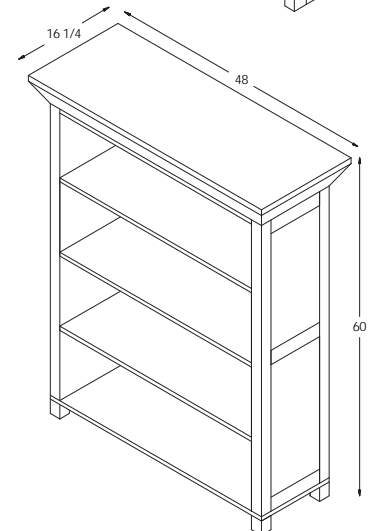

## #907 Hutch

32"W x 15"D x 40"H

- 1 adjustable shelf
- Two glass doors

## #906 Hutch

32"W x 15"D x 40"H

- 2 adjustable shelves
- Two glass doors

# Dimensions

Note: Dimensions on doors and drawers reflect opening sizes

#972 Executive Desk

#950 L-Desk

#960 Executive Desk

#906 Lateral File Hutch

#907 Lateral File Hutch

#924 Hutch

#993

#992 File 2-Drawer

#984 Lateral File

#923 Hutch

#9-4872

9-3672

#9-4860

#9-3660