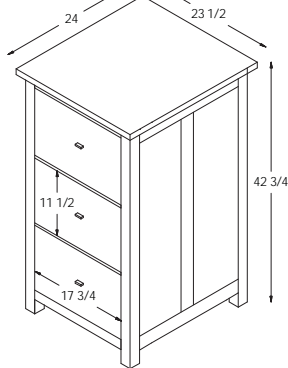

Dimensions

Note: Dimensions on doors and drawers reflect opening sizes

#993