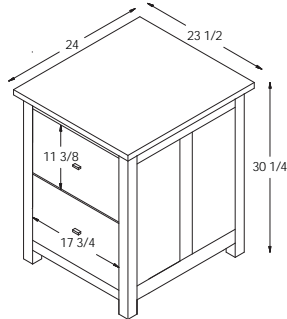

#992 File 2-Drawer