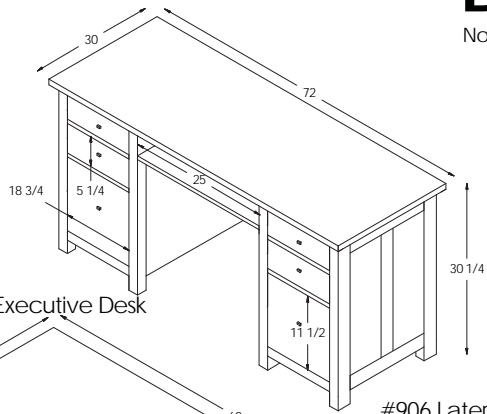

## #906 Hutch

32"W x 15"D x 40"H

- 2 adjustable shelves
- Two glass doors

## #984 Lateral File

32"W x 20"D x 30 1/4" H

- Two file drawers

Comfortably relaxing. Comfortably productive.

# Dimensions

Note: Dimensions on doors and drawers reflect opening sizes

#972 Executive Desk

#950 L-Desk

#960 Executive Desk

#906 Lateral File Hutch

#907 Lateral File Hutch

#924 Hutch