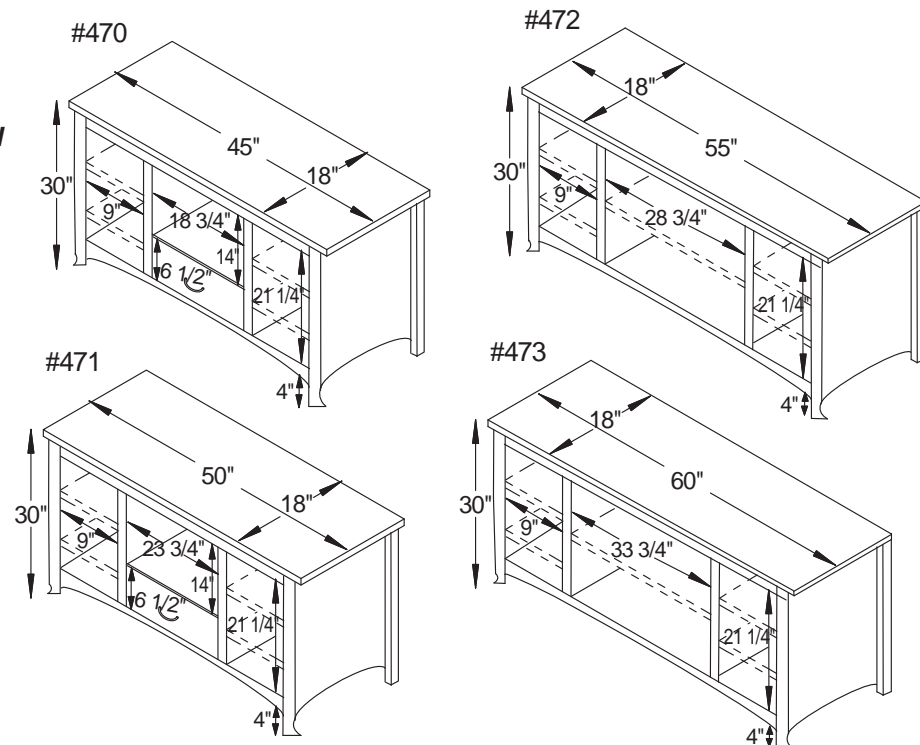

#4033 Cranberry Ottoman
16"H x 24 1/4" D x 18 1/4" W

Seating Features

- Curved Bottom Leg Style
- Black Painted Rope Moulding
- Back & Seat Cushion
- Crisscross Webbing on Back & Seat
- Fiber Pad with Bonded Foam
- Full Back Wood Panel Display
- Fabric or Leather

Standard: 2 Throw Pillows with Sofa and Loveseat
1 Throw Pillow with Chair-Choice of Fabric

TV Stand Dimensions

Note: Dimensions on doors and drawers reflect opening sizes

Seating Specifications

Craftsmanship and Quality