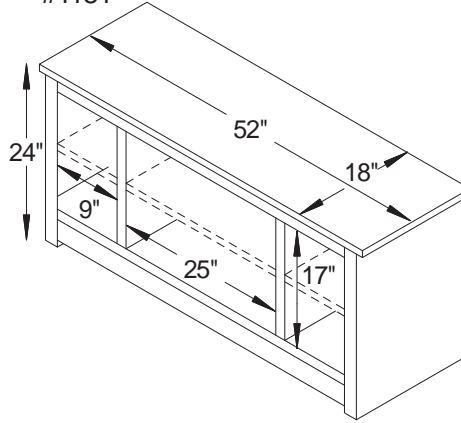

DIMENSIONS

NOTE; DIMENSIONS ON DOORS AND OPENINGS
REPRESENT OPENING SIZE

#1181