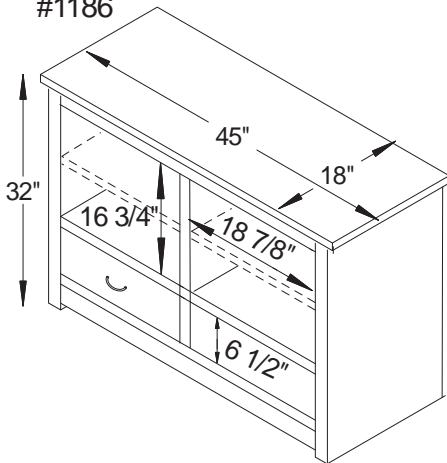

DIMENSIONS

NOTE; DIMENSIONS ON DOORS AND OPENINGS
REPRESENT OPENING SIZE

#1186