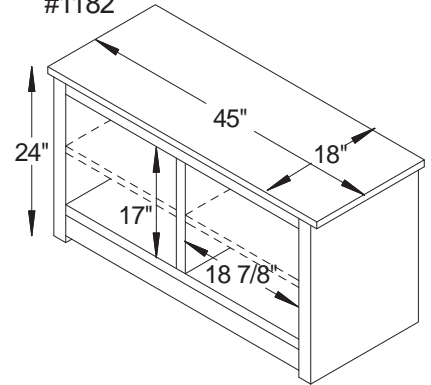

DIMENSIONS

NOTE; DIMENSIONS ON DOORS AND OPENINGS
REPRESENT OPENING SIZE

#1182