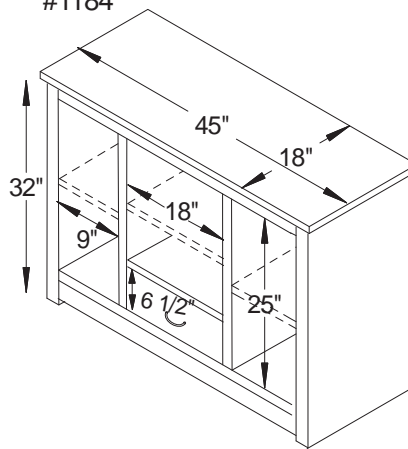

DIMENSIONS

NOTE; DIMENSIONS ON DOORS AND OPENINGS
REPRESENT OPENING SIZE

#1184