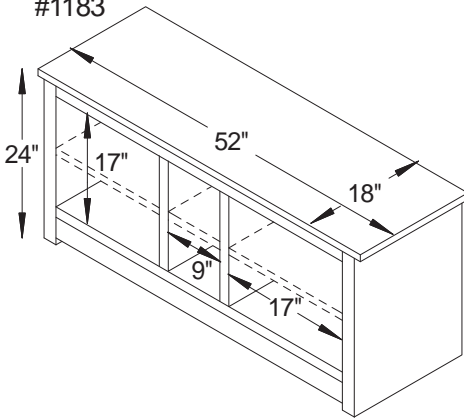

*Smooth finishes are shown on Brown Maple (at Left)
 Grains are visible on painted Oak (at Right)*

Λ #1194 SOFA TABLE
 36"W x 18"D x 30"H

DIMENSIONS

NOTE; DIMENSIONS ON DOORS AND OPENINGS
REPRESENT OPENING SIZE

#1180

#1181

#1182

#1183

#1184

#1185

#1186

#1187