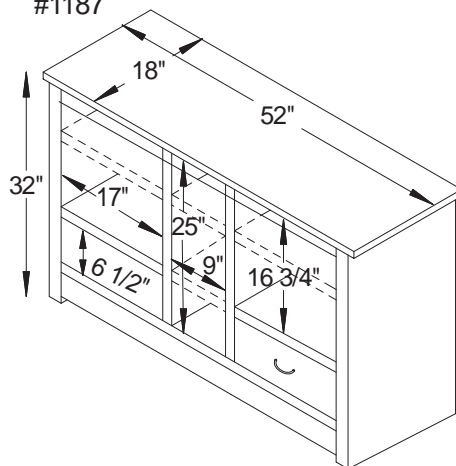

#1188

#1187