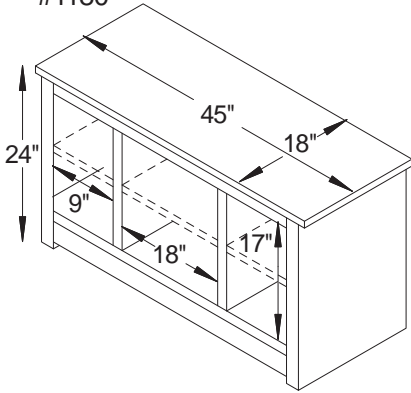

DIMENSIONS

NOTE; DIMENSIONS ON DOORS AND OPENINGS
REPRESENT OPENING SIZE

#1180