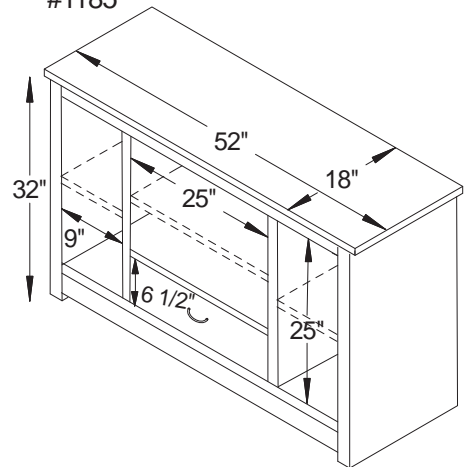

DIMENSIONS

NOTE; DIMENSIONS ON DOORS AND OPENINGS
REPRESENT OPENING SIZE

#1185