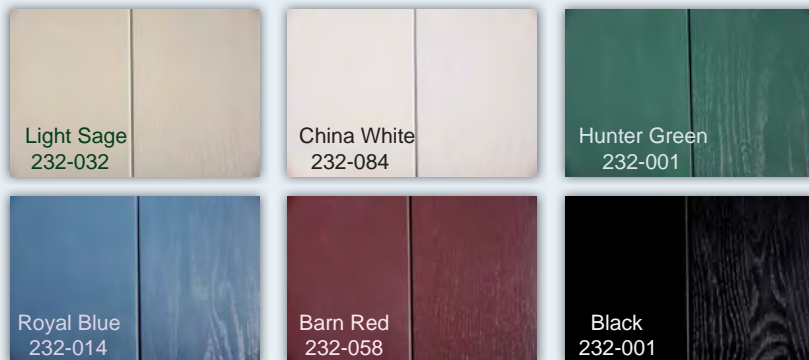

Λ #1190
 CHAIRSIDE TABLE
 13"W x 24"D x 24"H

Λ #1191 END TABLE
 22"W x 24"D x 24"H

Λ #1192 COFFEE TABLE
 42"W x 22"D x 18"H

ALSO AVAILABLE (NOT SHOWN)
 #1193 COFFEE TABLE
 48"W x 24"D x 18"H

Express Series also available in these six fresh colors!

*Smooth finishes are shown on Brown Maple (at Left)
 Grains are visible on painted Oak (at Right)*

Λ #1194 SOFA TABLE
 36"W x 18"D x 30"H

DIMENSIONS

NOTE; DIMENSIONS ON DOORS AND OPENINGS
REPRESENT OPENING SIZE