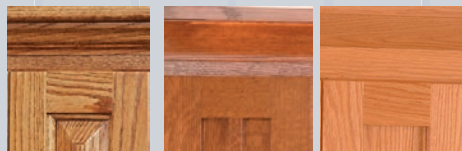

Bottom Unit:

Knife Hinges - Antique English Knobs

Adjustable Shelf

Flat Glass Doors - Raised Panel Doors

Four Hidden DVD/CD Drawers with Dividers

Base Moulding

Adjustable Glides

Choose from three styles

Traditional Mission Shaker

the Heirwood Collection

HDTV & Plasma Entertainment Center

Standard Features

Top Unit:

Raised Panel Bifold Pocket Doors

Bottom Unit:

Knife Hinges - Antique English Knobs