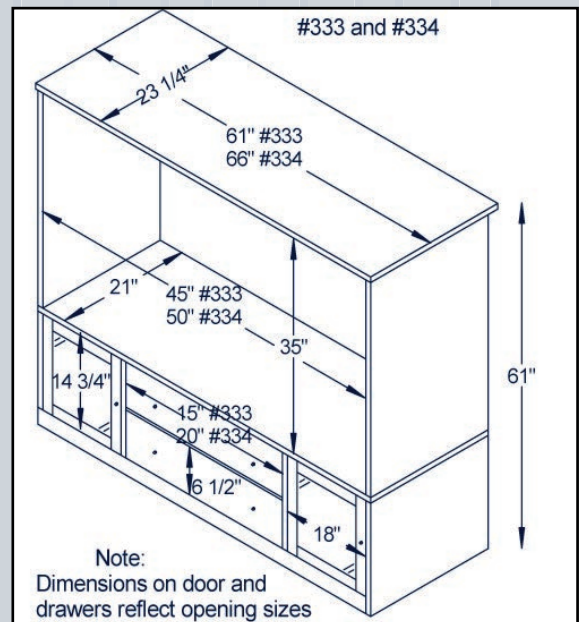

#330 2 piece (23 1/4"D x 61 1/2"W x 60 1/2"H)

TV opening (21"D x 45"W x 35"H)

#331 2 piece (23 1/4"D x 66 1/2"W x 60 1/2"H)

TV opening (21"D x 50"W x 35"H)

Standard Features

Top Unit:

Raised Panel Bifold Pocket Doors

Adjustable Shelf

Flat Glass Doors

Drawers w/Dividers

Base Moulding

Adjustable Glides

Choose from three styles

Traditional Mission Shaker

#333 2 piece (23 1/4"D x 61"W x 61"H)

TV opening (21"D x 45"W x 34"H)

#334 2 piece (23 1/4"D x 66"W x 61"H)

TV opening (21"D x 50"W x 34"H)

the
Heirwood Collection