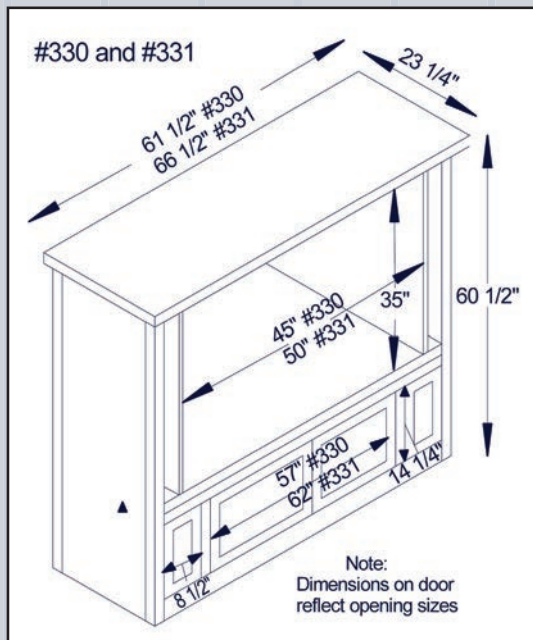

HDTV & Plasma Entertainment Centers and Media/TV Stand

#320 TV Stand (22 1/4"D x 54"W x 21 1/4"H)
#321 TV Stand (22 3/4"D x 59"W x 21 1/4"H)

#320 with Plasma Back
(22 3/4"D x 54"W x 64"H)
#321 with Plasma Back
(22 3/4"D x 59"W x 64"H)

Traditional Mission Shaker

All Entertainment Centers
and Stands are available in
Oak, Cherry,
Quartersawn White Oak

Plasma TV Openings

- #320 (50"W x 36"H)
- #321 (55"W x 36"H)

the Heirwood Collection

HDTV & Plasma Entertainment Center

#330 2 piece (23 1/4"D x 61 1/2"W x 60 1/2"H)

TV opening (21"D x 45"W x 35"H)

#331 2 piece (23 1/4"D x 66 1/2"W x 60 1/2"H)

TV opening (21"D x 50"W x 35"H)

Standard Features

Top Unit:

Raised Panel Bifold Pocket Doors

TV opening (21"D x 45"W x 34"H)

#334 2 piece (23 1/4"D x 66"W x 61"H)

TV opening (21"D x 50"W x 34"H)

the
Heirwood Collection