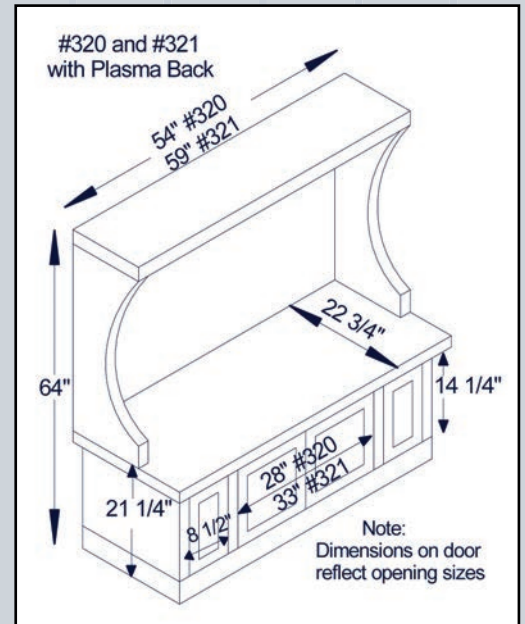

Plasma TV Openings

- #320 (50"W x 36"H)
- #321 (55"W x 36"H)

the Heirwood Collection