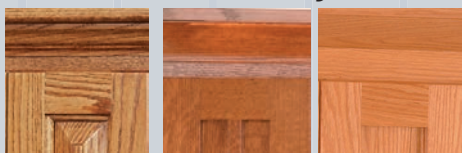

Standard Features

- Knife Hinges - Antique English Knobs
- Adjustable Shelf
- Flat Glass Doors - Raised Panel Doors
- Four Hidden DVD/CD Drawers with Dividers
- Base Moulding
- Adjustable Glides

Choose from three styles