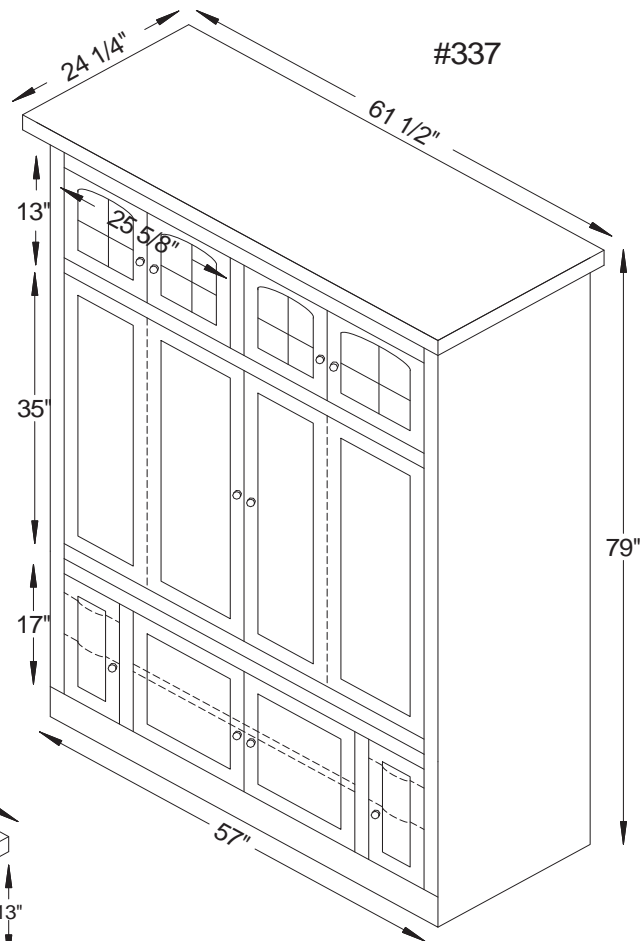

HDTV & Plasma Entertainment Center

- #337 2 piece (24"D x 61 1/2"W x 79"H)
TV opening 21"D x 45"W x 35"H
- #338 2 piece (24"D x 66 1/2"W x 79"H)
TV opening 21"D x 50"W x 35"H

*Available in Traditional, Mission & Shaker
Styles in Cherry, Oak, Brown Maple &
Quartersawn White Oak.*

the Heirwood Collection

HDTV & Plasma Entertainment Center

Standard Features

Top Unit

- Arched Glass Doors with Grids (Flat Glass)
- Raised Panel Bifold Pocket Doors
- Vent Holes in Back
- 2 Can Lights with Touch Switch
- Crown Moulding
- Weathered Brass Knobs
- Knife Hinges

Bottom Unit

- Raised Panel Doors
- Glass Doors (Flat Glass)
- Four Hidden DVD/CD Drawers with Dividers
- Adjustable Shelf
- Vent Holes in Back
- Base Board
- Weathered Brass Knobs
- Knife Hinges

Options