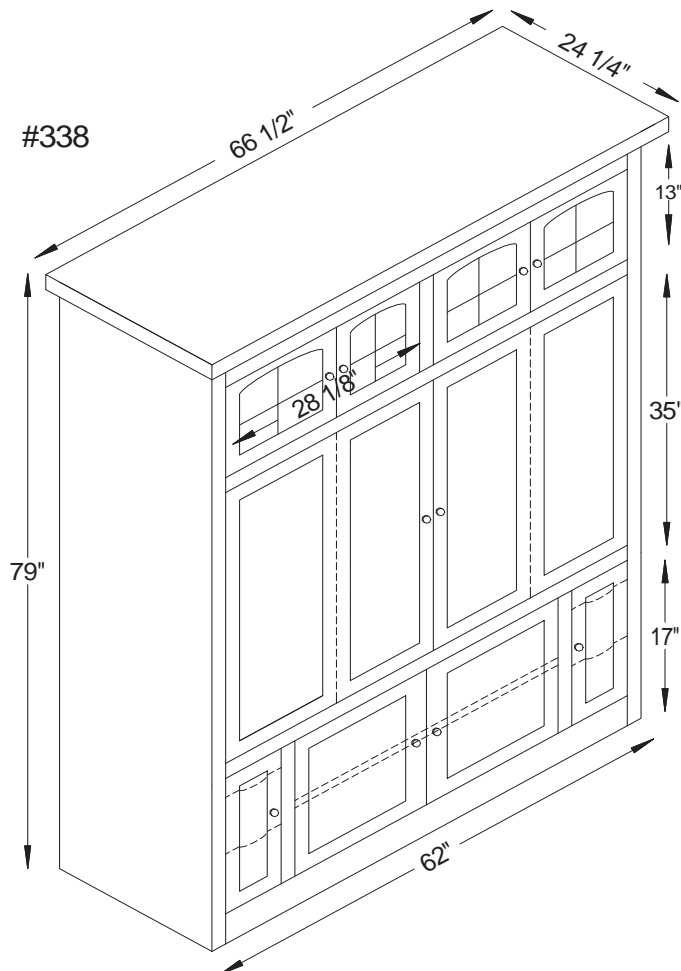

HDTV & Plasma Entertainment Center

- #337 2 piece (24"D x 61 1/2"W x 79"H)
TV opening 21"D x 45"W x 35"H
- #338 2 piece (24"D x 66 1/2"W x 79"H)
TV opening 21"D x 50"W x 35"H

*Available in Traditional, Mission & Shaker
Styles in Cherry, Oak, Brown Maple &
Quartersawn White Oak.*

the Heirwood Collection

HDTV & Plasma Entertainment Center

Standard Features

Top Unit

- Arched Glass Doors with Grids (Flat Glass)
- Raised Panel Bifold Pocket Doors
- Vent Holes in Back
- 2 Can Lights with Touch Switch
- Crown Moulding
- Weathered Brass Knobs
- Knife Hinges

Bottom Unit

- Raised Panel Doors
- Glass Doors (Flat Glass)
- Four Hidden DVD/CD Drawers with Dividers
- Adjustable Shelf
- Vent Holes in Back
- Base Board
- Weathered Brass Knobs
- Knife Hinges

Options