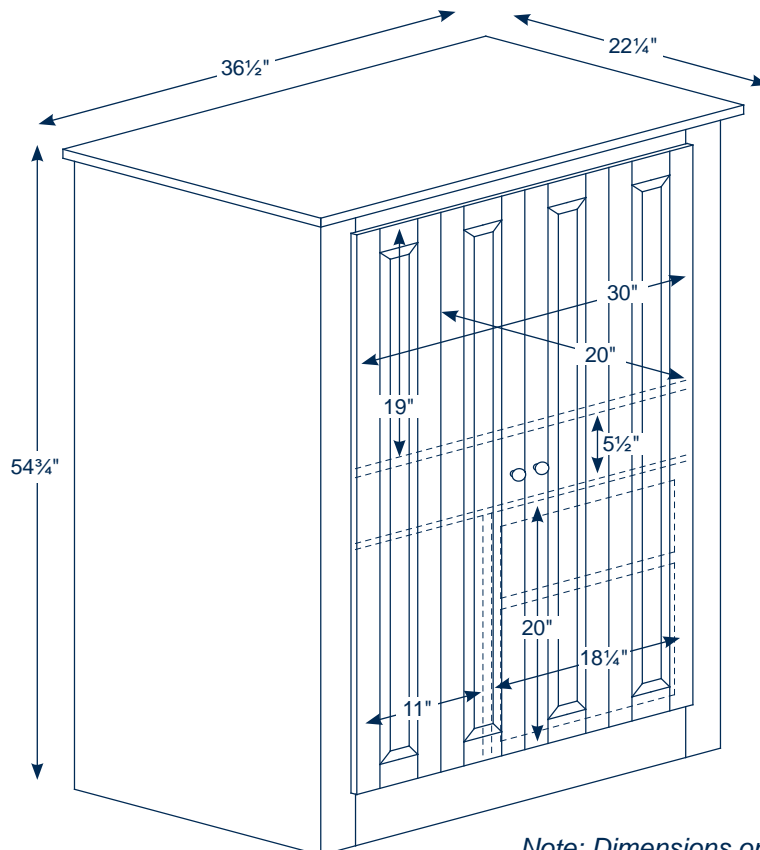

Computer Armoire

▲ #74 Computer Armoire 22¼" D x 36½" W x 54¾" H

Choose from three styles

Traditional

Mission

Shaker

Available in

cherry

oak

quartersawn
white oak

▲ #74 Shown with Doors Closed

the Heirwood Collection

Computer Armoire

#74 Computer Armoire 22¼" D x 36½" W x 54¾" H

Standard Features

- Raised Panel Bifold Doors
- Padded Locking Keyboard
- Hidden Storage Drawer
- Hidden File Drawer
- Mini Crown
- Base Moulding
- Vent Holes
- Weathered Brass Knobs & Hidden Hinges (Oak)
- Polished Brass Knobs & Hidden Hinges (Cherry)
- Knife Hinges
- Adjustable Glides

Options

- Wooden Knobs

Note: Dimensions on doors and drawers reflect opening sizes

HiLo Computer Desk

772 Computer Desk 23" D x 49¼" W x 40¾" H

Choose from three styles

Traditional

Mission

772 Computer Desk 23" D x 49¼" W x 40¾" H

Standard Features

- Raised Panel Door
- File Drawer
- Padded Locking Keyboard
- Dentil Trim
- Base Moulding
- Weathered Brass Knobs & Hidden Hinges (Oak)
- Polished Brass Knobs & Hidden Hinges (Cherry)
- Adjustable Glides
- Knife Hinges
- 2 1/2" Hole in top for Cord