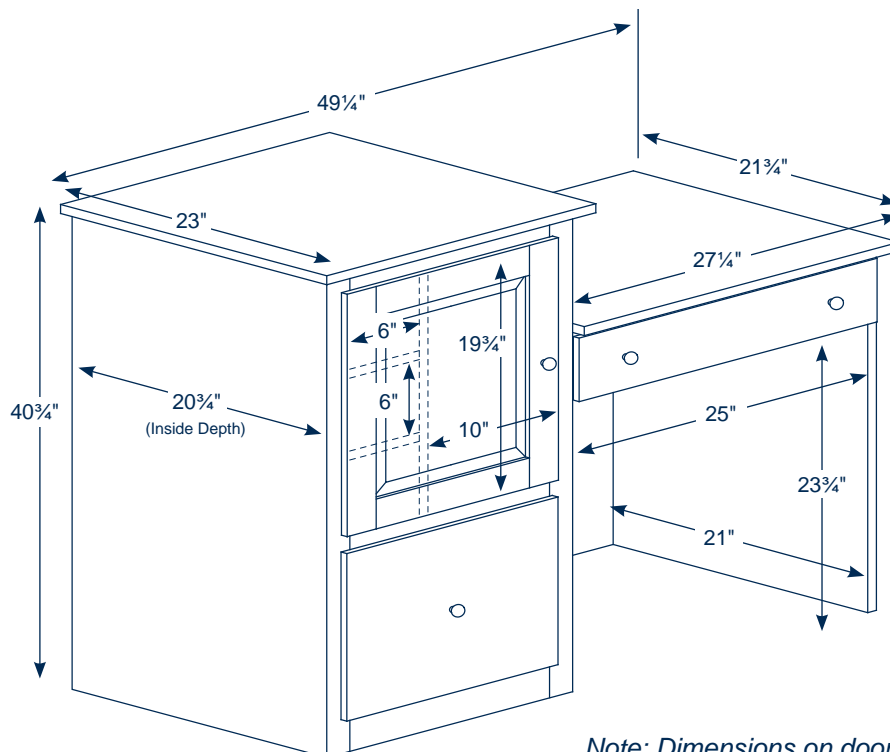

Hi Lo Computer Desk

772 Computer Desk 23" D x 49¼" W x 40¾" H

Standard Features

- Raised Panel Door
- File Drawer
- Padded Locking Keyboard
- Dentil Trim
- Base Moulding
- Weathered Brass Knobs & Hidden Hinges (Oak)
- Polished Brass Knobs & Hidden Hinges (Cherry)
- Adjustable Glides
- Knife Hinges
- 2 1/2" Hole in top for Cord

Options

- Wooden Knobs

Note: Dimensions on doors and drawers reflect opening sizes