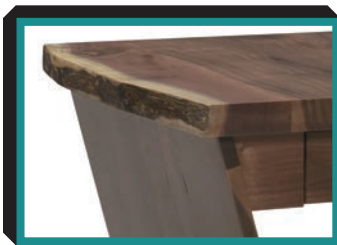

JUNCTION COLLECTION

*Shown in
Rustic Walnut
Natural
Pulls K195-DBAC*

**1 1/2" Live
Edge Top**

#1415 TV Stand
60"W x 18"D x 30"H

Comfortably relaxing...Comfortably productive.

Occasional Tables

#1401 Chairside Table
20"W x 24"D x 24"H

#1402 End Table
24"W x 24"D x 24"H

#1404 Coffee Table
42"W x 22"D x 18"H

#1405 Sofa Table
36"W x 18"D x 30"H

#1406 Hall Table
48"W x 16"D x 30"H