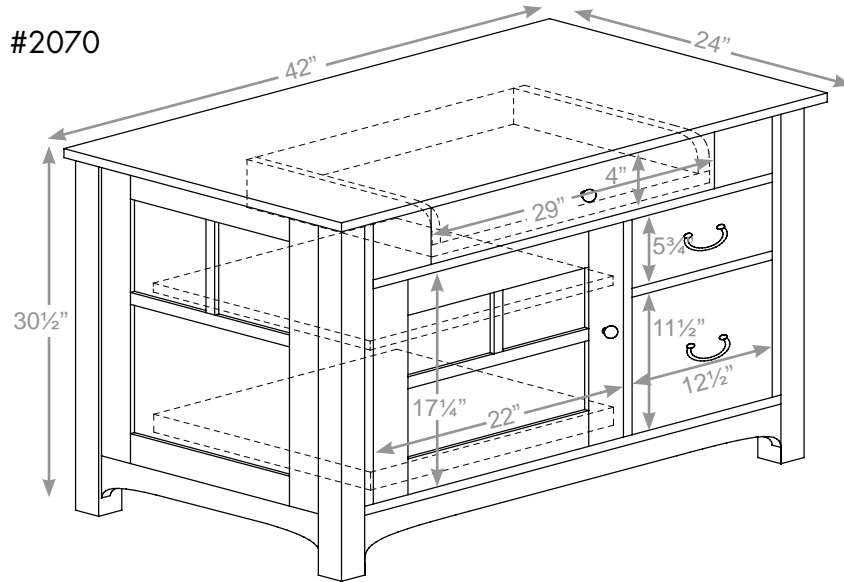

## Features...

- Laptop pullout w/ drop-down door
- Printer pullout and adjustable shelf
- Two drawers
- Three side panel options

#2070

Species: Quartersawn White Oak  
42"W x 30½"H x 24"D

#75

Species: Oak  
42"W x 30½"H x 24"D

## Features...

- Laptop pullout w/ drop-down door (includes padded wrist support)
- Printer pullout and adjustable shelf
- One storage drawer and one file drawer
- Three styles available...Mission, Shaker & Traditional

## Specifications

*Note: Dimensions on doors and drawers reflect opening sizes*

**Note:** 24" Depth accommodates printer pullout behind large door