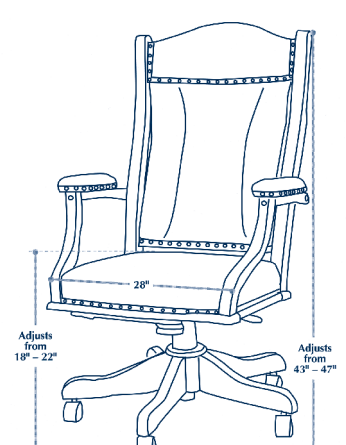

Office Chairs

FEATURES:

- Gas Lift
- Tilt Lock
- 5 Star Base

Desk Chairs for the business executive suite or home office.

DC-55 Desk Chair

OC-50 Office Chair

SEAC-340 Starr Exec Chair

SC-60 Side Desk Chair

Office Chairs

#OC50 Desk Chair

#SC50 Side Chair

DCL-56

#DC55 Desk Chair