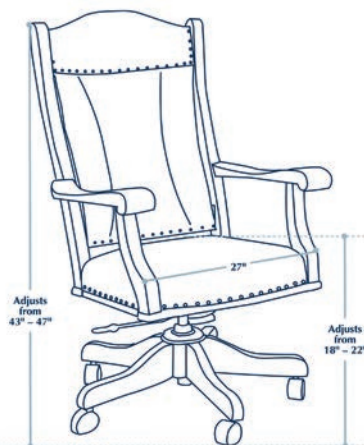

Office Chairs

#OC50 Desk Chair