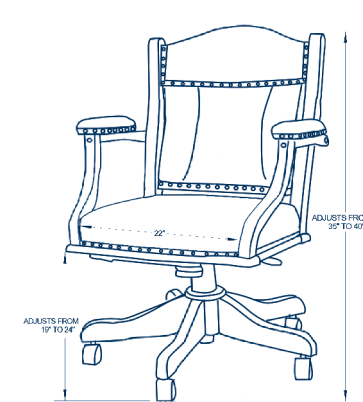

Office Chair Options

Available in Oak, Brown Maple, Quartersawn White Oak, Cherry, Hickory, or other wood species by request.

Upholstery

We offer hundreds of Scotch Guard® treated upholstery fabrics.

Fabric samples may be viewed at www.peigerfabrics.com

Leather Samples Shown

Our chairs are versatile. Choose wood species and upholstery fabric or leather to create a truly custom piece.

Mortise and tenon construction is used to build all our chairs.

Office Chairs

DCL-56