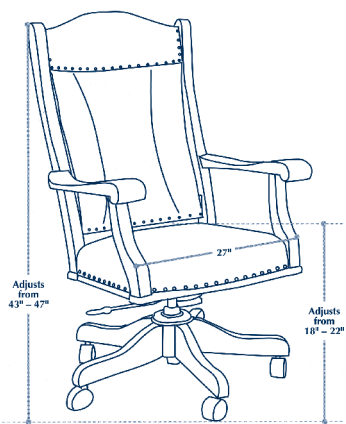

#SC50 Side Chair