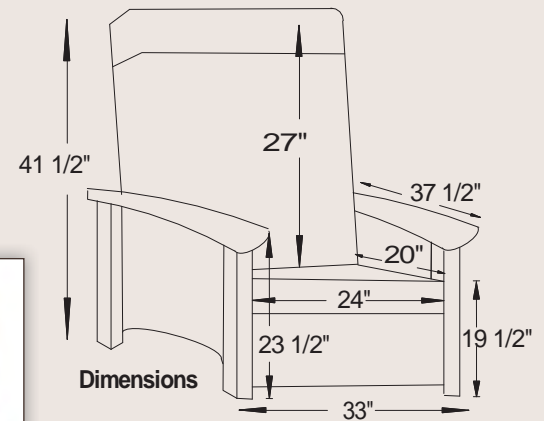

RECLINERS

#6410 Mission Recliner

Shown in Rustic QS OCS111

Fabric: 7821-K Vega

33"W x 37½"D x 41½"H

Seating Dimensions

24"W x 20"D x 19½"H from floor

#5040 Woodbury Recliner

Shown in Brown Maple OCS 117

Fabric: 2212-K Mystic

33"W x 37½"D x 41½"H

FEATURES

Push Back Recliner
Comfortable Seating
Large Foot Rest
Tapered Arm Rest
Wood Panel Sides

#4040 Cranberry Recliner

Shown in Rustic QS OCS 113

Fabric: 3359-K Crimson

33"W x 37½"D x 41½"H

Comfortably relaxing... Comfortably productive.

◀ **#7010 Arlington Recliner**
Shown in Cherry OCS 106
Fabric: 0801-K Chamois
33"W x 37½"D x 41½"H

#4010 Franchi Recliner ▶
Shown in Rustic Cherry OCS 111
Fabric: 7524-K Russett
33"W x 37½"D x 41½"H

◀ **#6010 Traditional Recliner**
Shown in Oak OCS 102
Fabric: 7524-K Russett
33"W x 37½"D x 41½"H

#6610 Shaker Recliner ▶
Shown in Oak OCS 101
Fabric: 7821-K Vega
33"W x 37½"D x 41½"H