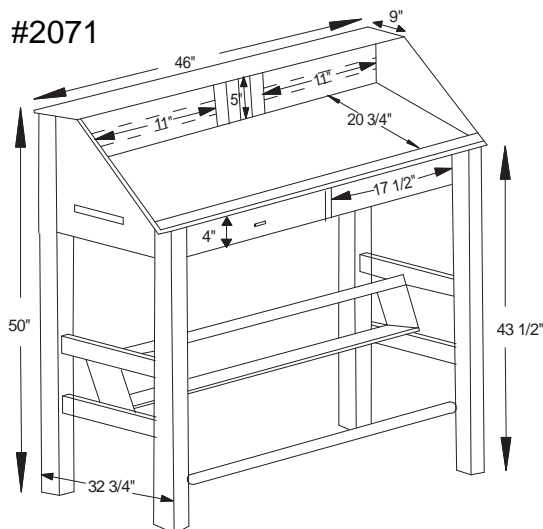

## Features

Slide Out Shelves  
Two Front Drawers  
Hidden Cubby Holes  
Leather In-Laid Lid  
Spring Opening Lid  
Brass Bar Foot Rest  
Book Shelf

#2071

Stand Up Desk

46"W x 32 3/4"D x 50"H

Side Detail

## Dimensions

Note: Dimensions on doors and drawers reflect opening sizes