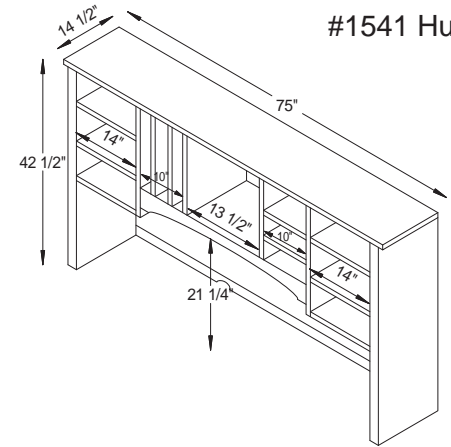

#1589 Hutch
32"W x 14 1/2"D x 42 1/2"H

#1588 Hutch
32"W x 14 1/2"D x 42 1/2"H

#1590 2-Drw Lateral File
32"W x 21"D x 30 3/4"H

*Adjustable shelves
in hutches*

*Full extension drawers
in all file cabinets*

Woodbury Office Collection

Adjustable Shelves
60"H - 3 Shelves
72"H - 4 Shelves

#15-4860 Exec Bookcase
48"W x 14 1/4"D x 60"H

#15-4872 Exec Bookcase x
48"W x 14 1/4"D x 72"H

Comfortably relaxing. Comfortably productive

#1561 Executive Desk

Dimensions

Note: Dimensions on doors and drawers reflect opening sizes

#1550 L-Desk

#1560 Executive Desk

#1540 Hutch

#1541 Hutch

#1523 Hutch

#1524 Hutch