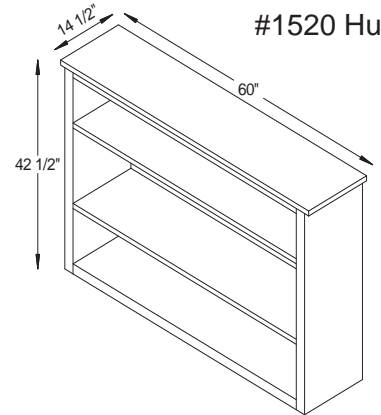

#1520 Hutch