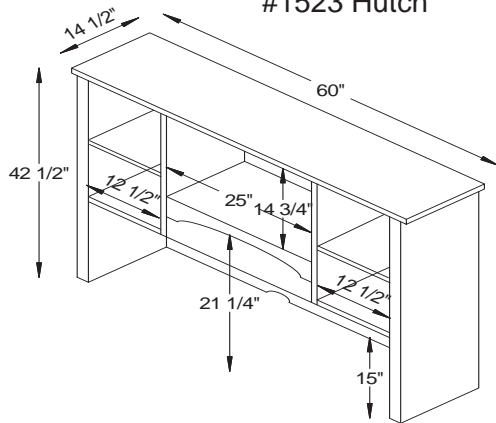

#1589 Hutch
32"W x 14 1/2"D x 42 1/2"H

#1588 Hutch
32"W x 14 1/2"D x 42 1/2"H

#1590 2-Drw Lateral File
32"W x 21"D x 30 3/4"H

*Adjustable shelves
in hutches*

*Full extension drawers
in all file cabinets*

Woodbury Office Collection

Adjustable Shelves
60"H - 3 Shelves
72"H - 4 Shelves

#15-4860 Exec Bookcase
48"W x 14 1/4"D x 60"H

#15-4872 Exec Bookcase x
48"W x 14 1/4"D x 72"H

Comfortably relaxing. Comfortably productive

#1561 Executive Desk

Dimensions

Note: Dimensions on doors and drawers reflect opening sizes

#1550 L-Desk

#1560 Executive Desk

#1540 Hutch

#1541 Hutch

#1523 Hutch

#1524 Hutch