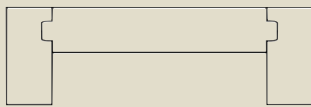

Woodbury Bookcases

*Shown in Brown Maple
w/ O.C.S. 117*

*Tongue & Groove
shelving for strength*