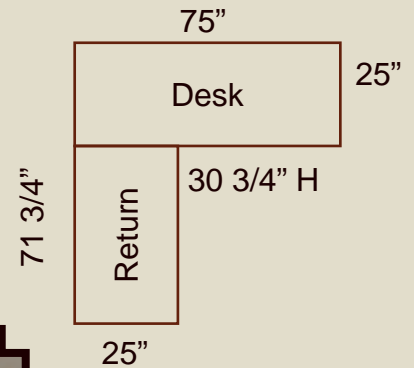

#1550 L-Desk
Rear View

Finished panels for center room exposure

Hutch features

- Adjustable shelves
- Task Light
- Glass or wood doors

#1541 Hutch

75"W x 14 1/2"D x 42 1/2"H

#1540 Hutch

75"W x 14 1/2"D x 42 1/2"H

Shown in Brown Maple O.C.S. 117

Woodbury Office Collection

Woodbury Executive Desk

Rear View

#1560 Executive Desk

Shown in Brown Maple O.C.S. 117

60"W x 30"D x 30 3/4"H

Also available: #1561

72"W x 30"D x 30 3/4"H

- One pencil drawer, two file drawers and four storage drawers
- Two writing board pull-outs
- Inset front panel w/cutout
- Clipped front corners on top

Front View

Comfortably relaxing. Comfortably productive.

#1589 Hutch
32"W x 14 1/2"D x 42 1/2"H

#1588 Hutch
32"W x 14 1/2"D x 42 1/2"H

#1590 2-Drw Lateral File
32"W x 21"D x 30 3/4"H

*Adjustable shelves
in hutches*

*Full extension drawers
in all file cabinets*

Woodbury Office Collection