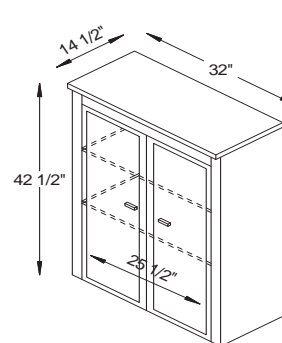

#1589 Hutch
32"W x 14 1/2"D x 42 1/2"H

#1588 Hutch
32"W x 14 1/2"D x 42 1/2"H

#1590 2-Drw Lateral File
32"W x 21"D x 30 3/4"H

*Adjustable shelves
in hutches*

*Full extension drawers
in all file cabinets*

Woodbury Office Collection

Dimensions

Note: Dimensions on doors and drawers reflect opening sizes

#1550 L-Desk

#1560 Executive Desk

#1540 Hutch

#1541 Hutch

#1523 Hutch

#1524 Hutch

#1520 Hutch

#1577 Pencil Desk

#1578 Computer Desk

#1589 Lateral File Hutch

#1588 Lateral File Hutch