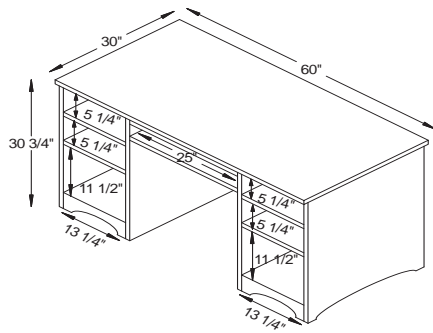

#1589 Hutch
32"W x 14 1/2"D x 42 1/2"H

#1588 Hutch
32"W x 14 1/2"D x 42 1/2"H

#1590 2-Drw Lateral File
32"W x 21"D x 30 3/4"H

*Adjustable shelves
in hutches*

*Full extension drawers
in all file cabinets*

Woodbury Office Collection

Adjustable Shelves
60"H - 3 Shelves
72"H - 4 Shelves

#15-4860 Exec Bookcase
48"W x 14 1/4"D x 60"H

#15-4872 Exec Bookcase x
48"W x 14 1/4"D x 72"H

Comfortably relaxing. Comfortably productive

#1561 Executive Desk

Dimensions

Note: Dimensions on doors and drawers reflect opening sizes

#1550 L-Desk

#1560 Executive Desk

#1540 Hutch

#1541 Hutch

#1523 Hutch

#1524 Hutch